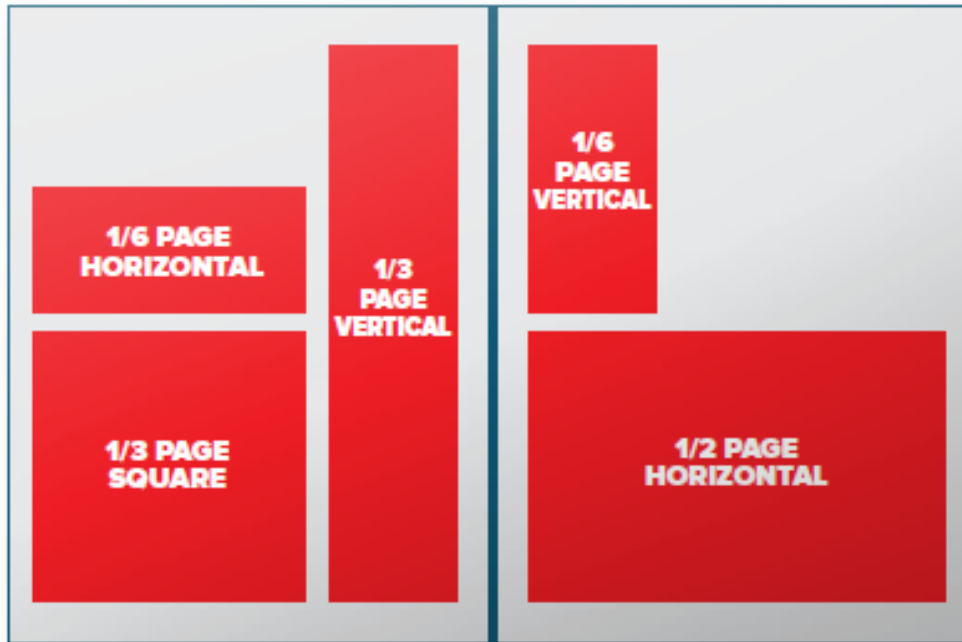

# DISPLAY AD RATES

Visitors Guide Ad Sizes & Prices

DISPLAY AD SIZE		WIDTH	HEIGHT	AMOUNT	
<input type="checkbox"/>	1/6 Page (Vertical)	2.3"	4.8"	\$500	
<input type="checkbox"/>	1/6 Page (Horizontal)	4.77"	2.34"	\$500	
<input type="checkbox"/>	1/3 Page (Vertical)	2.3"	9.75"	\$1,000	
<input type="checkbox"/>	1/3 Page (Square)	4.77"	4.8"	\$1,000	
<input type="checkbox"/>	1/2 Page	7.25"	4.8"	\$1,500	
<input type="checkbox"/>	Full Page *	8.25"	10.25"	\$2,500	
<input type="checkbox"/>	PREMIUM PLACEMENT	Outside Back Cover *	8.25"	10.25"	\$4,000
<input type="checkbox"/>		Inside Front Cover *	8.25"	10.25"	\$3,000
<input type="checkbox"/>		Credits *	8.25"	10.25"	\$3,000
<input type="checkbox"/>		Table of Contents *	8.25"	10.25"	\$3,000
<input type="checkbox"/>		Inside Back Cover *	8.25"	10.25"	\$3,000

\* Ad size includes .25" bleed.

SAVE 20% WHEN YOU BUY 2 OR MORE DISPLAY ADS