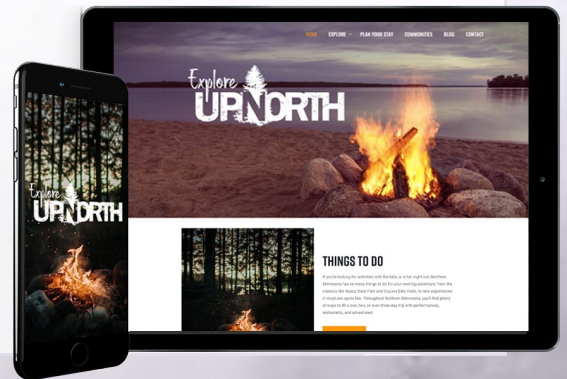

A photograph of a forest at dusk or dawn. In the foreground, a campfire is burning brightly, with flames and sparks rising from a circle of dark rocks. The background is filled with tall, thin trees, their trunks silhouetted against a soft, golden light filtering through the canopy. The overall mood is serene and inviting.

Explore  
**UPNORTH**

*Visitors Guide*

## Digital

2,000,000+ Impressions

With our digital first approach, we run highly targeted, paid media campaigns using intent to travel, household income, interest, etc.

- Facebook
- Google
- Instagram